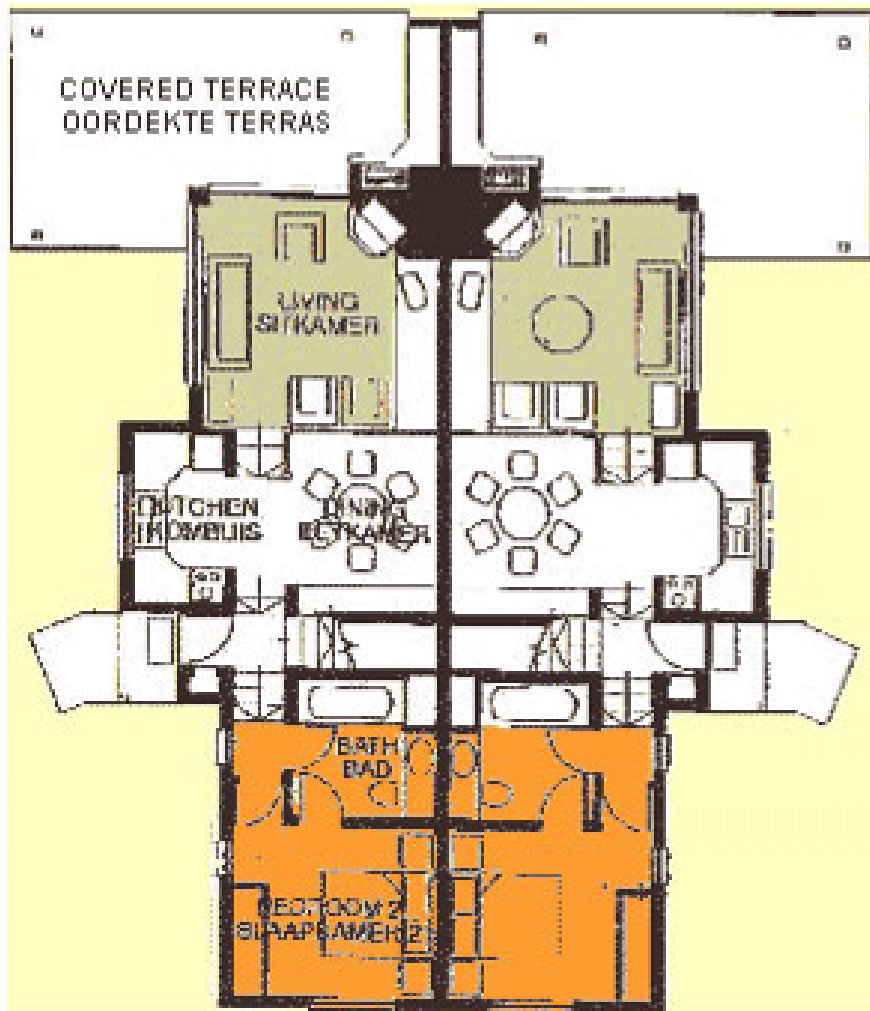

Ground Floor

Top Floor

CHALET FLOOR PLAN

Floor Area: 89.2m²

Balcony Area: 2.4m²

Covered Terrace: 26.1m²

Total: 117.7m²