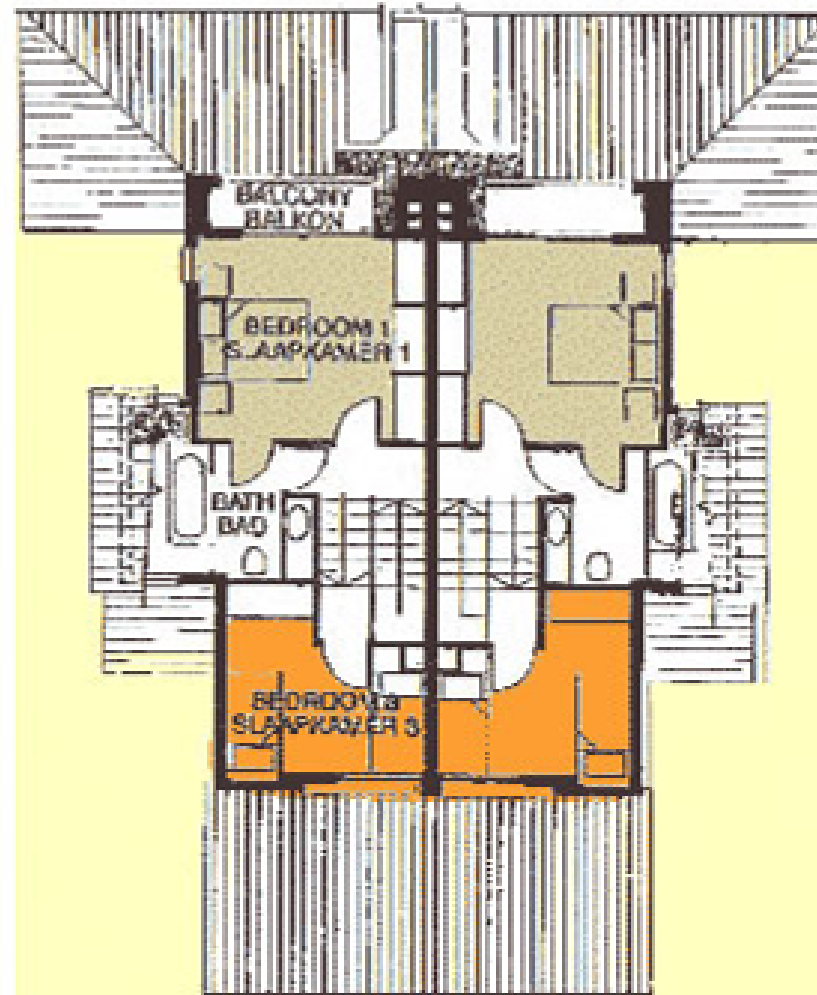

Ground Floor

Top Floor

CHALET FLOOR PLAN

Floor Area: 89.2m²

Balcony Area: 2.4m²

Covered Terrace: 26.1m²

Total: 117.7m²